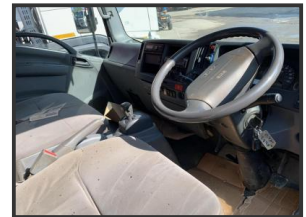

## Isuzu Tipper

**£8,950.00**

63 plate Isuzu 7.5 ton tipper 200,000km. Automatic gearbox one owner from new £8950

### Product Details

<b>Category/Type</b>	<b>Tipper</b>
<b>Make</b>	<b>Isuzu</b>
<b>Model</b>	<b>Tipper</b>
<b>Year</b>	<b>2013</b>
<b>Mileage</b>	<b>200000</b>

**JT Commercials**

Tel: +44 (0)07943 191487