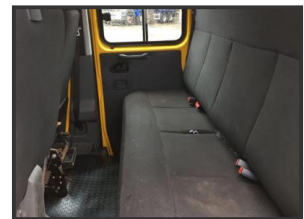

Iveco 5 Ton Tipper

£6,950.00

2010 Iveco 5 ton crew cab tipper, direct council 82000 km warranty

Product Details

Category/Type	Tippers
Make	Iveco
Model	5 Ton Tipper
Year	2010
Mileage	-

JT Commercials

Tel: +44 (0)07943 191487