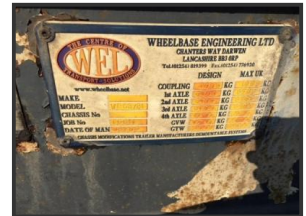

Wheelbase WRC321

£3,950.00

2009 Wheelbase Draw Bar Trailer, Tri Axle, ROR Axles, Drum Brakes, Bin Clamps, clean £3950

Product Details	
Category/Type	Trailers
Make	Wheelbase
Model	WRC321
Year	2009
Mileage	-